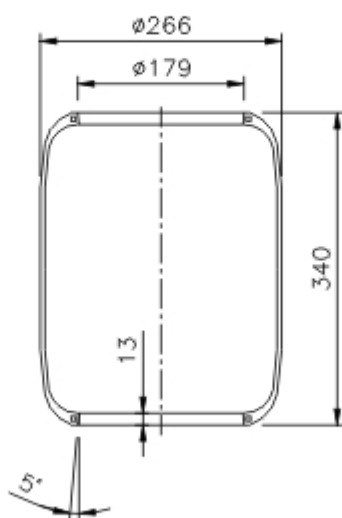

[PRINT](#)Goodyear Part No.: **9006**Flex Member No.: **556-03-9006**
 Mounting Stud

 Air Fitting

 Tapped hole

 Combination Stud/ Air Fitting
**OEM**

<b>Manufacturer</b>		
<b>Model</b>	<b>OEM</b>	F/R
<b>BOVA COACH</b>		
FUTURA FLD	B510040	F
FUTURA FLD	B510040	R
<b>IKARUS</b>		
256/ 260/ 280	n/a	F
256/ 260/ 280	n/a	R