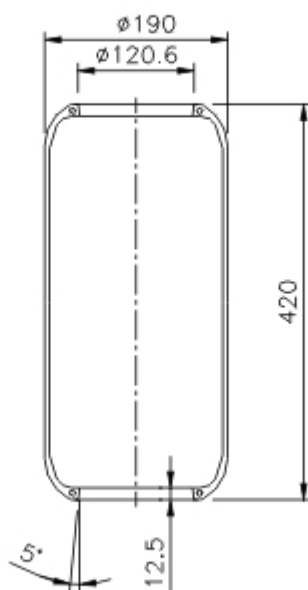

[PRINT](#)Goodyear Part No.: **8037**Flex Member No.: **556-03-8037**

Mounting Stud

Air Fitting

Tapped hole

Combination Stud/ Air Fitting

OEM

Manufacturer		
Model	OEM	F/R
DENNIS		
DOMINO	611896/12	R
DOMINO	611896/12	F
DRAGON	611896/12	F
JAVELIN	611896/12	R
JAVELIN	611896/12	F
LANCET	611896/12	F