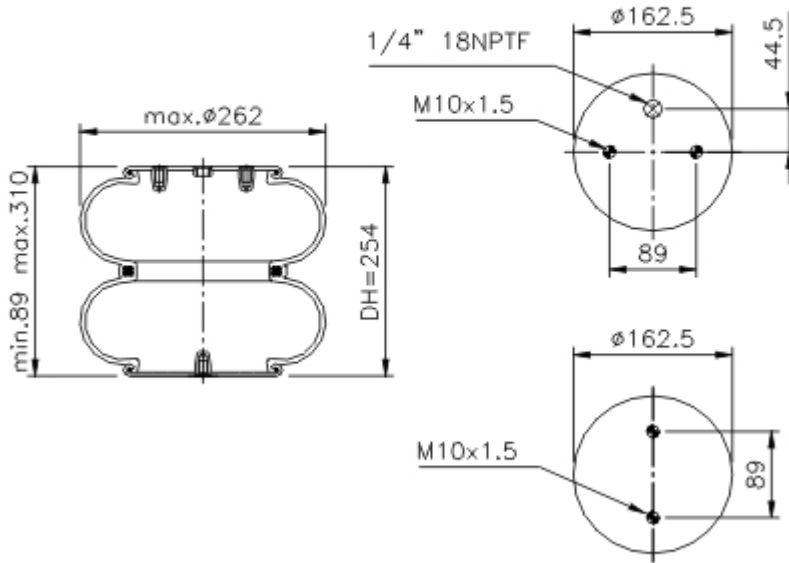

[PRINT](#)

Goodyear Part No.: **2B9-287**  
 Flex Member No.: **578-92-3-206**

- Mounting Stud
- ⊗ Air Fitting
- ⊙ Tapped hole
- ⊗ Combination Stud/ Air Fitting

**OEM**

<b>Manufacturer</b>		
<b>Model</b>	<b>OEM</b>	<b>F/R</b>