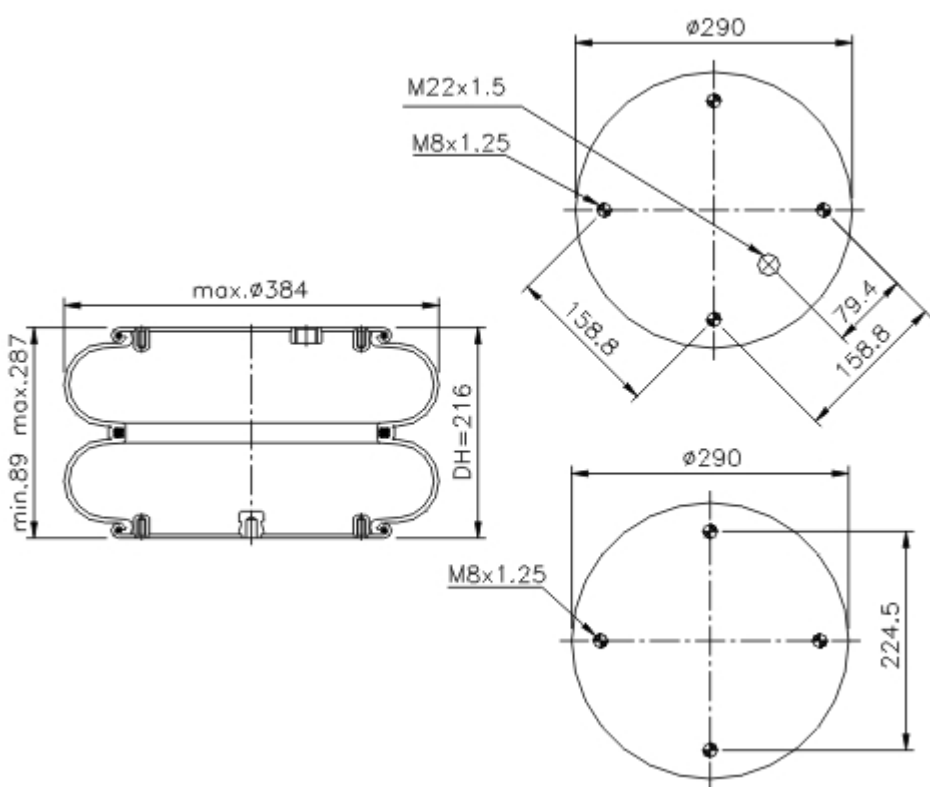

[PRINT](#)

Goodyear Part No.: **2B14-465**  
 Flex Member No.: **578-92-3-353**

- Mounting Stud
- ⊗ Air Fitting
- ⊙ Tapped hole
- ⊗ Combination Stud/ Air Fitting

**OEM**

<b>Manufacturer</b>		
<b>Model</b>	<b>OEM</b>	<b>F/R</b>
<b>CHEREAU</b>		
	01442	