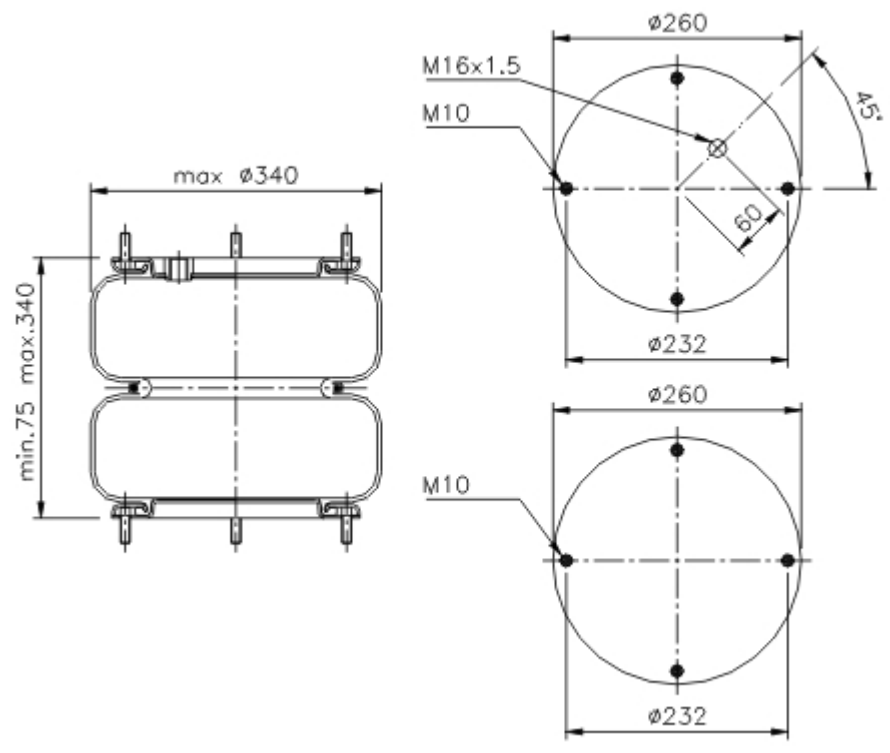

[PRINT](#)

Goodyear Part No.: **2B12-2450**
 Flex Member No.: **578-92-3-2450**

- Mounting Stud
- Air Fitting
- Tapped hole
- Combination Stud/ Air Fitting

OEM

Manufacturer		
Model	OEM	F/R
CRANE FRUEHAUF		
	M 078246	
LOHR		
	A 060 30 622	