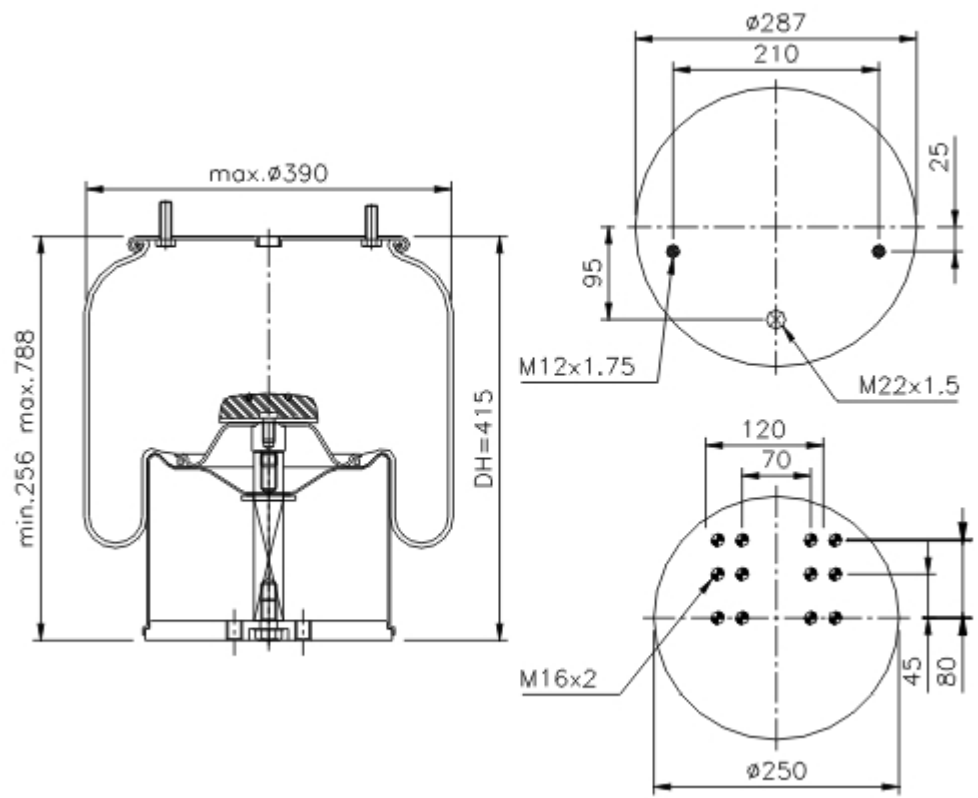

[PRINT](#)

Goodyear Part No.: **1R14-781**  
 Flex Member No.: **566-28-3-504**

- Mounting Stud
- Air Fitting
- Tapped hole
- Combination Stud/ Air Fitting

**OEM**

<b>Manufacturer</b>		
<b>Model</b>	<b>OEM</b>	F/R
<b>BPW</b>		
BPW 36-1	05.429.41.71.1	