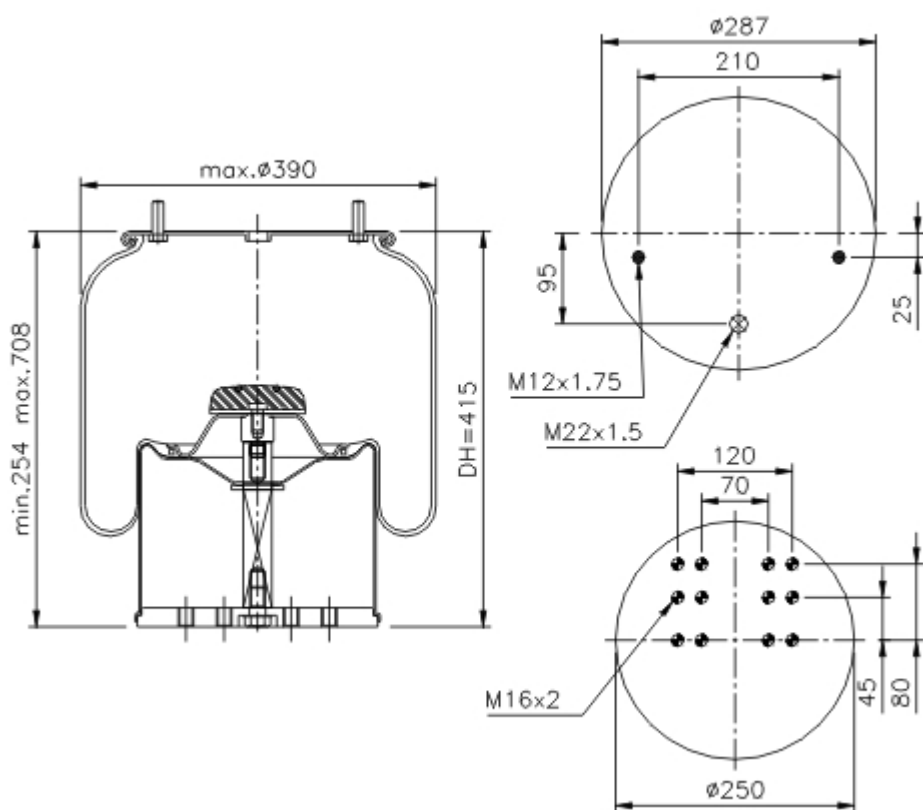

[PRINT](#)Goodyear Part No.: **1R14-712**Flex Member No.: **566-28-3-501**

-  Mounting Stud
-  Air Fitting
-  Tapped hole
-  Combination Stud/ Air Fitting

OEM

| Manufacturer | | |
|--------------|----------------|------------|
| Model | OEM | F/R |
| | | |
| BPW | | |
| BPW 36 | 05.429.40.14.1 | |
| BPW 36 | 05.429.40.24.1 | |
| BPW 36 | 05.429.40.39.1 | |
| BPW 36 | 05.429.40.47.1 | |
| BPW 36 | 05.429.40.50.1 | |
| BPW 36 | 05.429.40.61.1 | |
| | | |

| | | |
|--------|----------------|--|
| BPW 36 | 05.429.41.21.1 | |
| BPW 36 | 05.429.41.36.1 | |
| BPW36 | 05.429.04.07.1 | |
| BPW36 | 05.429.41.42.1 | |

Competitor

| Manufacturer | AirSpring style |
|---------------------|------------------------|
| CFGomma (Pirelli) | 1TC 360-45 205 171 |
| Springride | D14B36 |
| Taurus | KR 836-01/03/04 |