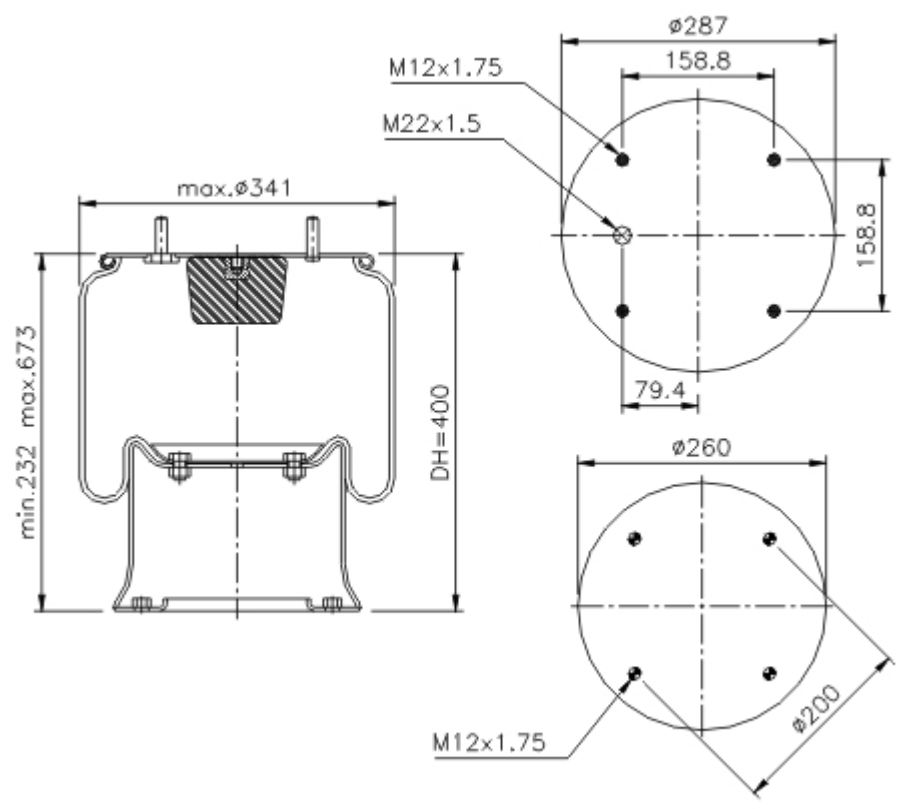

[PRINT](#)

Goodyear Part No.: **1R14-711**
 Flex Member No.: **566-28-3-503**

- Mounting Stud
- Air Fitting
- Tapped hole
- Combination Stud/ Air Fitting

OEM

Manufacturer		
Model	OEM	F/R

Competitor

Manufacturer	AirSpring style
Firestone	1T19L-11 M58-6339