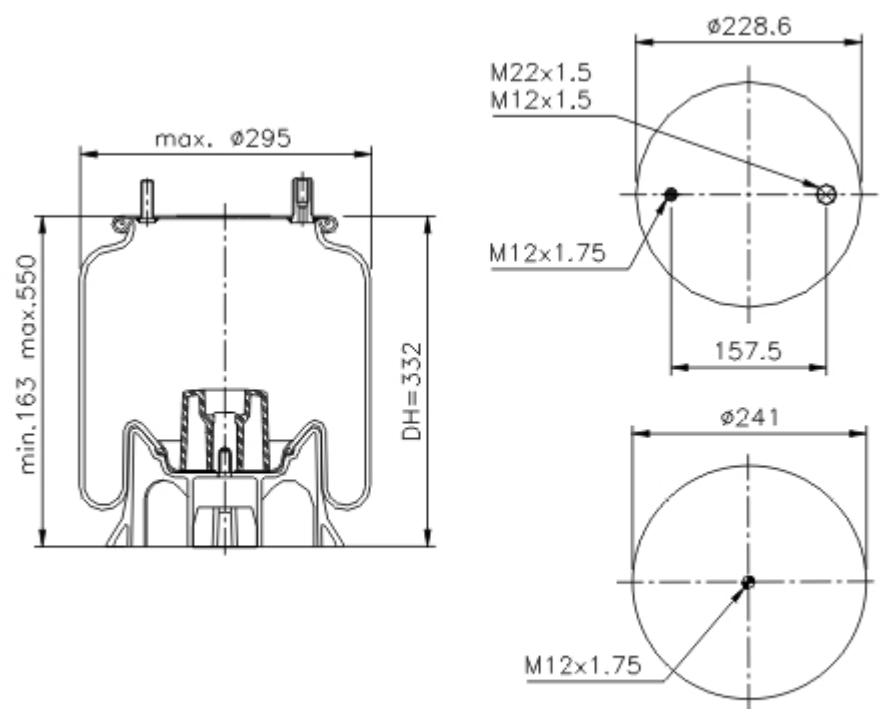

[PRINT](#)

Goodyear Part No.: **1R11-773**  
 Flex Member No.: **566-22-3-521**

- Mounting Stud
- Air Fitting
- Tapped hole
- Combination Stud/ Air Fitting

**OEM**

<b>Manufacturer</b>		
<b>Model</b>	<b>OEM</b>	<b>F/R</b>
<b>FRUEHAUF/SMB</b>		
	M078580	
<b>NEWAY</b>		
	90557233	