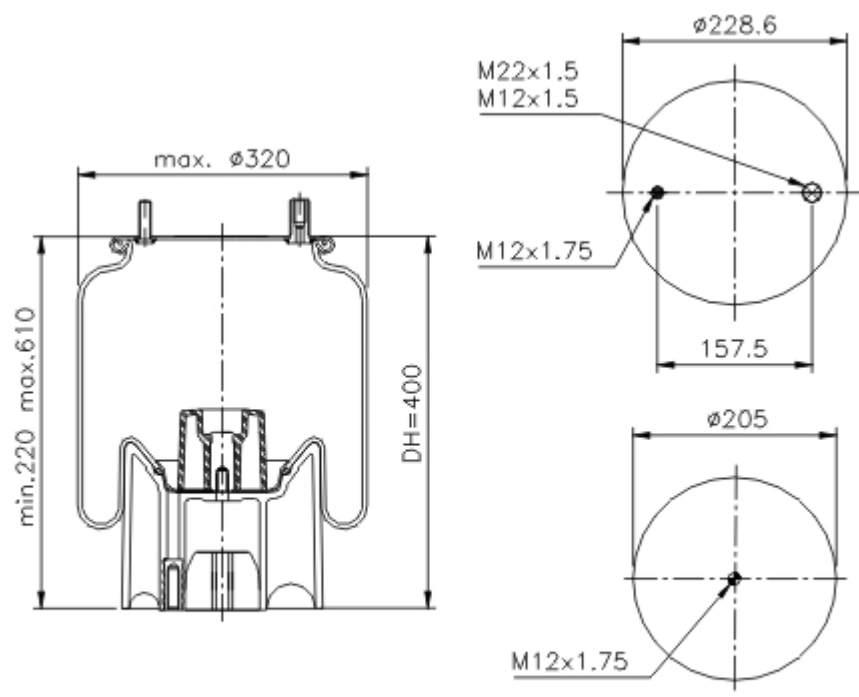

[PRINT](#)

Goodyear Part No.: **1R11-772**
 Flex Member No.: **566-22-3-521**

- Mounting Stud
- Air Fitting
- Tapped hole
- Combination Stud/ Air Fitting

OEM

Manufacturer		
Model	OEM	F/R
ACERBI		
	441901	
FRUEHAUF/SMB		
	M060924/UJB0975	