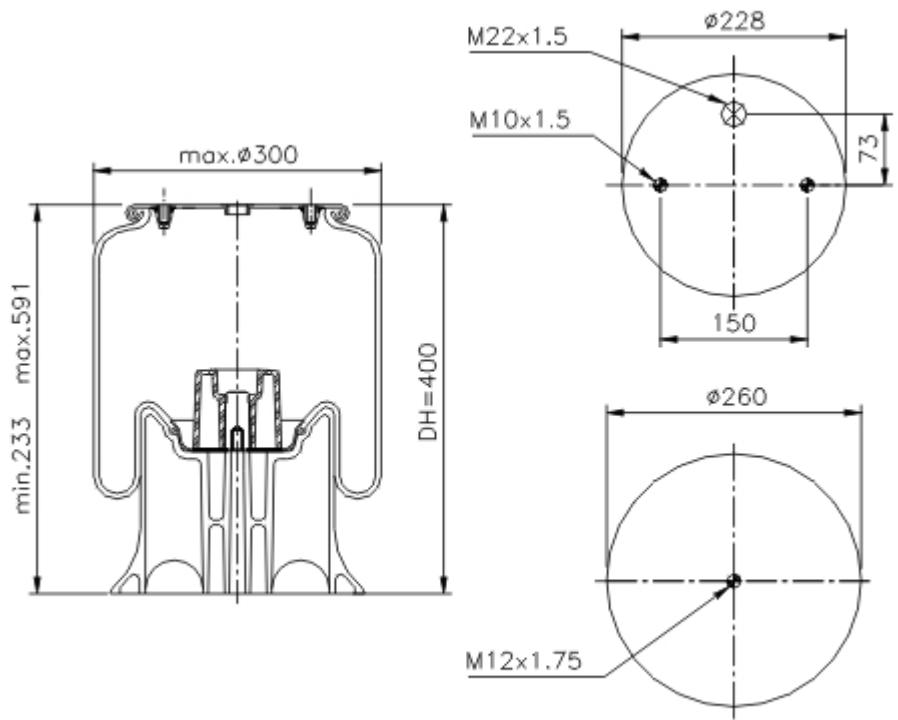

[PRINT](#)

Goodyear Part No.: **1R11-764**
 Flex Member No.: **566-22-3-521**

- Mounting Stud
- ⊗ Air Fitting
- ◐ Tapped hole
- ⊗ Combination Stud/ Air Fitting

OEM

Manufacturer		
Model	OEM	F/R
SCHMITZ - ANHANGER		
	751065	
WEWELER		
	US 06316	