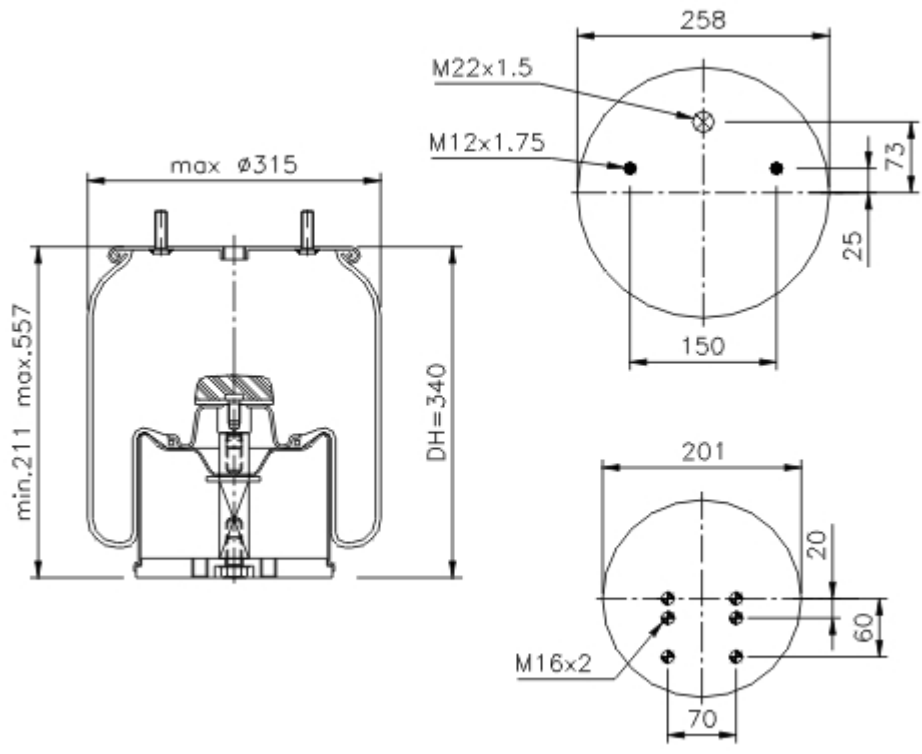

[PRINT](#)

Goodyear Part No.: **1R11-763**
 Flex Member No.: **566-22-3-501**

- Mounting Stud
- ⊗ Air Fitting
- ◐ Tapped hole
- ⊗ Combination Stud/ Air Fitting

OEM

Manufacturer		
Model	OEM	F/R
BPW		
BPW 30K	05.429.41.14.1	
BPW 30K	05.429.41.23.1	
BPW 30K	05.429.41.27.1	
BPW 30K	05.429.41.53.1	
BPW 30K	05.429.42.19.1	
BPW 30K	05.429.43.21.0	