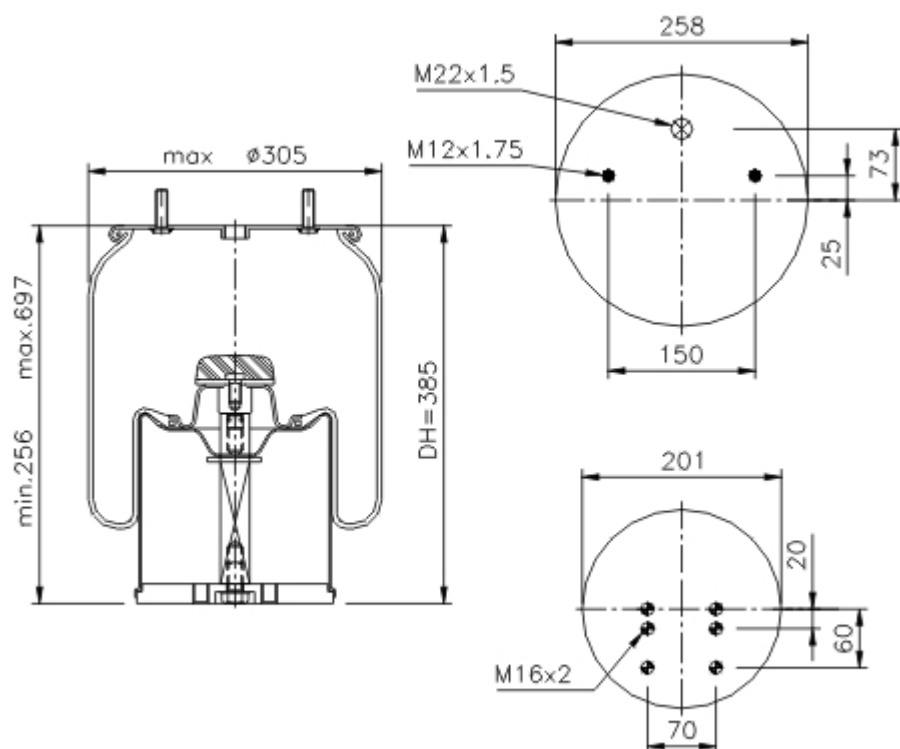

[PRINT](#)Goodyear Part No.: **1R11-762**Flex Member No.: **566-22-3-500**

Mounting Stud

Air Fitting

Tapped hole

Combination Stud/ Air Fitting

**OEM**

| Manufacturer |                |     |
|--------------|----------------|-----|
| Model        | OEM            | F/R |
|              |                |     |
| <b>BPW</b>   |                |     |
| BPW 30       | 05.429.40.10.1 |     |
| BPW 30       | 05.429.40.28.1 |     |
| BPW 30       | 05.429.40.36.1 |     |
| BPW 30       | 05.429.40.52.1 |     |
| BPW 30       | 05.429.40.64.1 |     |
| BPW 30       | 05.429.41.24.1 |     |
|              |                |     |

BPW 30

05.429.43.20.0

**Competitor**

| <b>Manufacturer</b> | <b>AirSpring style</b> |
|---------------------|------------------------|
| Springride          | D11B38                 |

[PRINT](#)