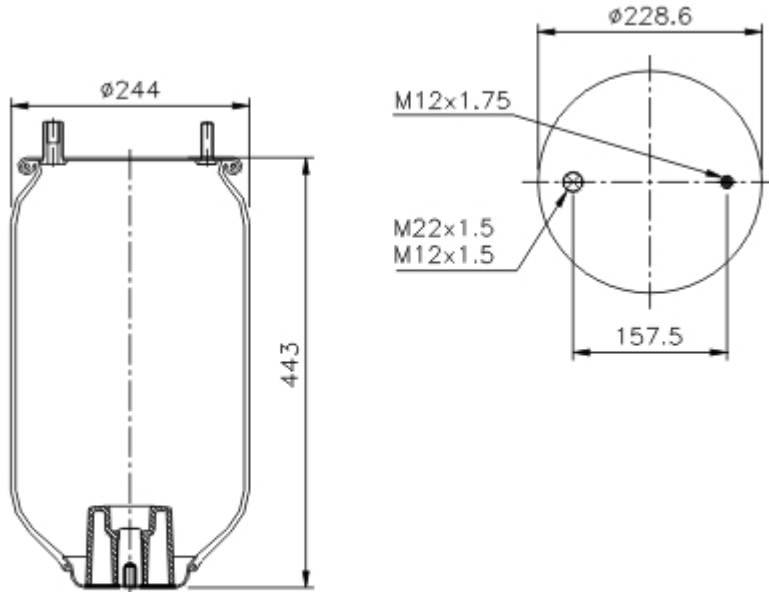

[PRINT](#)

Goodyear Part No.: **1R11-753**
 Flex Member No.: **566-22-3-521**

-  Mounting Stud
-  Air Fitting
-  Tapped hole
-  Combination Stud/ Air Fitting

OEM

Manufacturer		
Model	OEM	F/R

Competitor

Manufacturer	AirSpring style
---------------------	------------------------