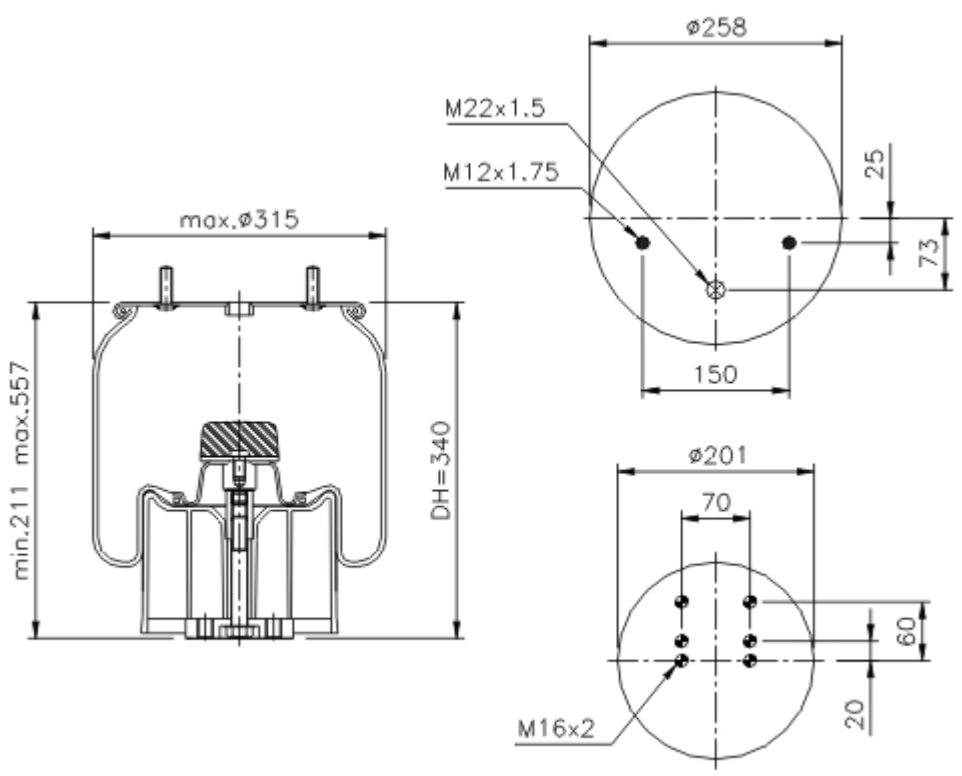

[PRINT](#)

Goodyear Part No.: **1R11-752**  
 Flex Member No.: **566-22-3-501**

- Mounting Stud
- Air Fitting
- Tapped hole
- Combination Stud/ Air Fitting

**OEM**

<b>Manufacturer</b>		
<b>Model</b>	<b>OEM</b>	<b>F/R</b>
<b>BPW</b>		
BPW 30K	05.429.43.21.0	