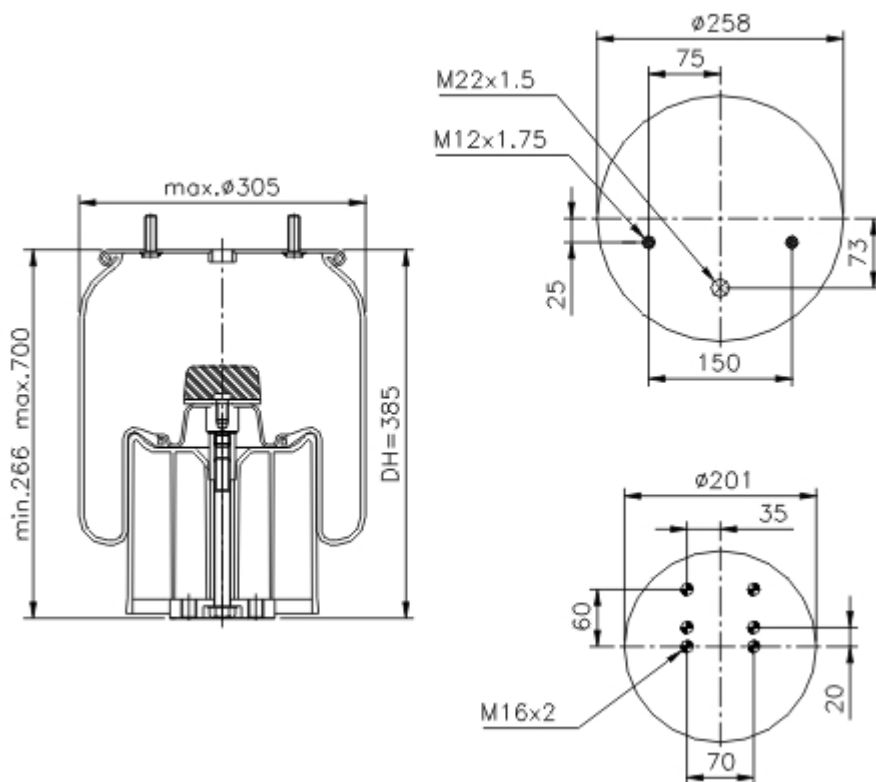

[PRINT](#)Goodyear Part No.: **1R11-743**Flex Member No.: **566-22-3-500**

● Mounting Stud

⊗ Air Fitting

● Tapped hole

⊗ Combination Stud/ Air Fitting

OEM

Manufacturer		
Model	OEM	F/R
BPW		
BPW 30	n/a	
BPW 30	05.429.43.20.0	