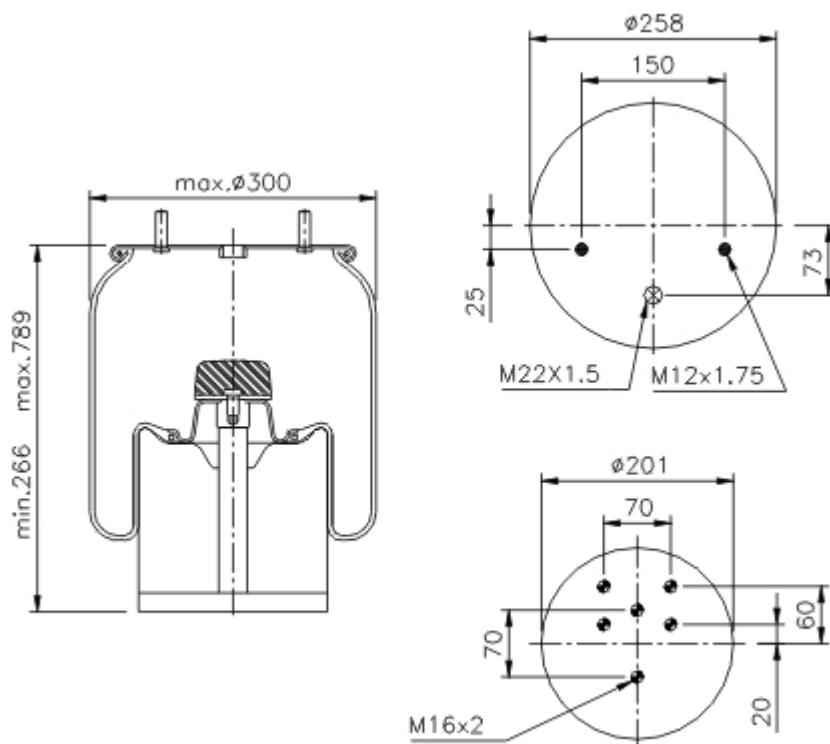

[PRINT](#)

Goodyear Part No.: **1R11-715**  
 Flex Member No.: **566-22-3-502**

- Mounting Stud
- ⊗ Air Fitting
- ⊙ Tapped hole
- ⊗ Combination Stud/ Air Fitting

**OEM**

<b>Manufacturer</b>		
<b>Model</b>	<b>OEM</b>	<b>F/R</b>
<b>BPW</b>		
BPW 30-1	05.429.41.20.1	