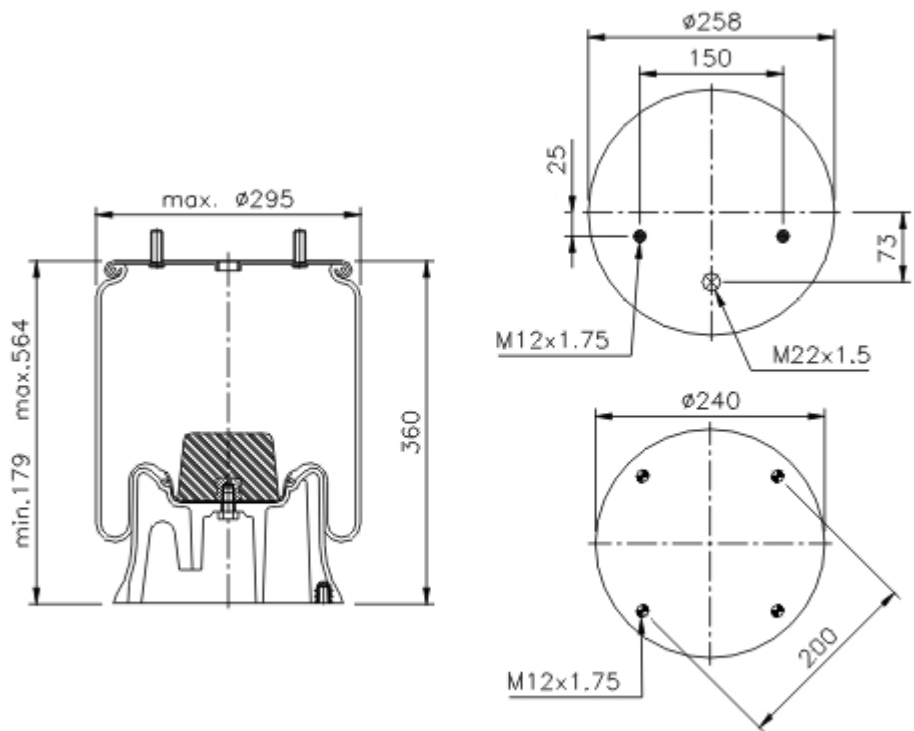

[PRINT](#)

Goodyear Part No.: **1R11-714**
 Flex Member No.: **566-22-3-503**

- Mounting Stud
- ⊗ Air Fitting
- ◐ Tapped hole
- ⊗ Combination Stud/ Air Fitting

OEM

Manufacturer		
Model	OEM	F/R
SAF AIR SUSPENSION		
	3.229.0029.00	