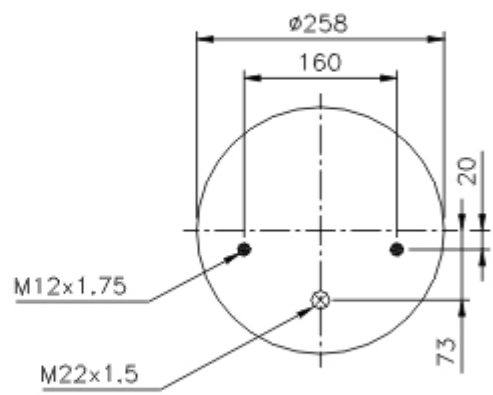

[PRINT](#)

Goodyear Part No.: **1R11-711**
 Flex Member No.: **566-22-3-504**

- Mounting Stud
- ⊗ Air Fitting
- ⊙ Tapped hole
- ⊗ Combination Stud/ Air Fitting

OEM

| | | |
|---------------------|------------|------------|
| Manufacturer | | |
| Model | OEM | F/R |
| | | |
| GIGANT | | |
| | 246169 | |