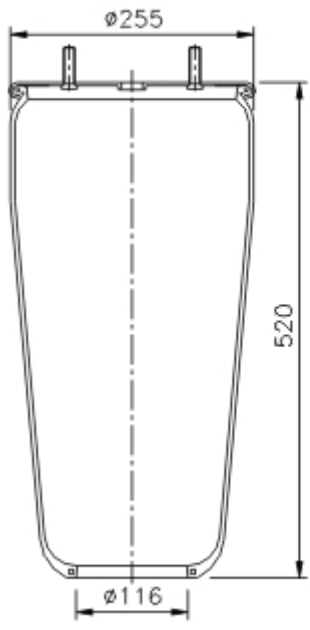

[PRINT](#)

Goodyear Part No.: **1R11-711**
 Flex Member No.: **566-22-3-504**

- Mounting Stud
- ⊗ Air Fitting
- ⊙ Tapped hole
- ⊗ Combination Stud/ Air Fitting

OEM

| | | |
|---------------------|------------|------------|
| Manufacturer | | |
| Model | OEM | F/R |
| | | |
| GIGANT | | |
| | 246169 | |