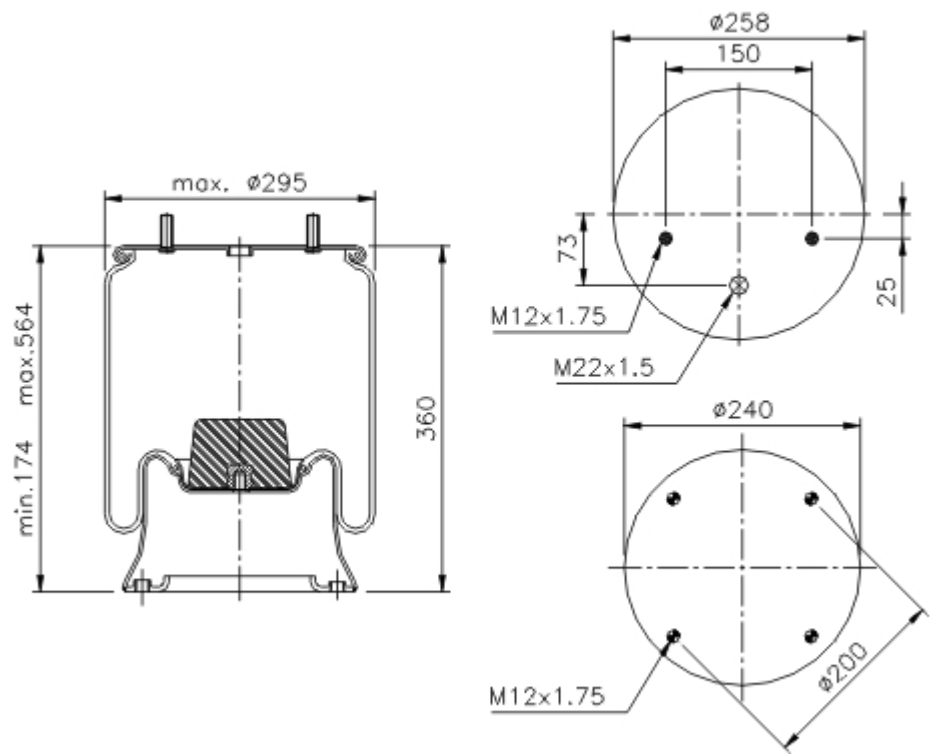

[PRINT](#)

Goodyear Part No.: **1R11-710**  
 Flex Member No.: **566-22-3-503**

- Mounting Stud
- ⊗ Air Fitting
- ⊙ Tapped hole
- ⊗ Combination Stud/ Air Fitting

**OEM**

<b>Manufacturer</b>		
<b>Model</b>	<b>OEM</b>	F/R
<b>SAF AIR SUSPENSION</b>		
2618 V	3.229.0029.00	