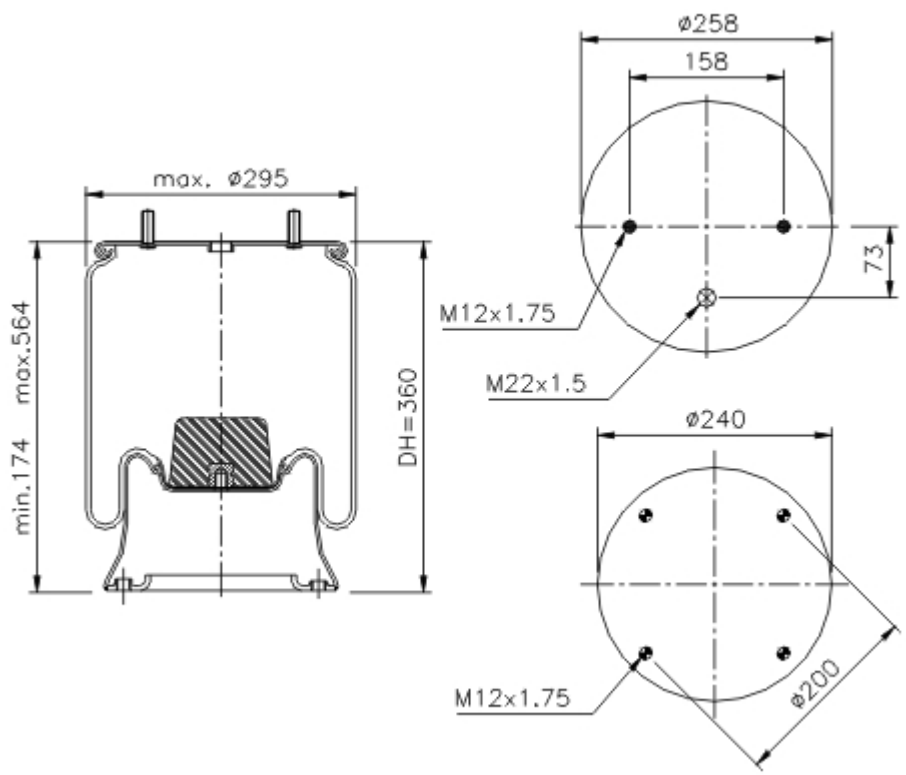

[PRINT](#)

Goodyear Part No.: **1R11-706**  
 Flex Member No.: **566-22-3-503**

- Mounting Stud
- Air Fitting
- Tapped hole
- Combination Stud/ Air Fitting

**OEM**

Manufacturer		
Model	OEM	F/R
<b>SAF AIR SUSPENSION</b>		
	2.229.0007.00	
	3.229.0007.01	
	3.229.0007.02	
AR 414	2.229.0007.00/01	
AR 416	2.229.0007.00/01	