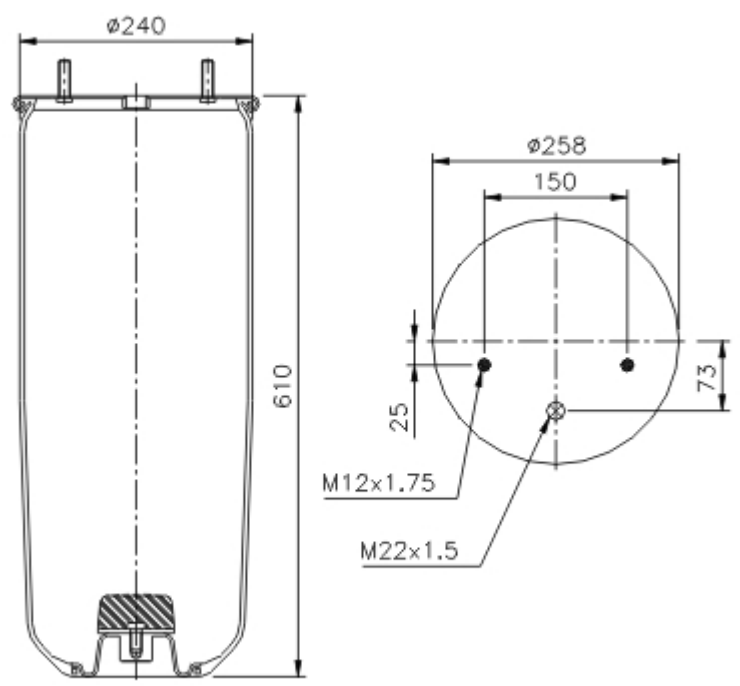

[PRINT](#)

Goodyear Part No.: **1R11-704**
 Flex Member No.: **566-22-3-502**

- Mounting Stud
- ⊗ Air Fitting
- ◐ Tapped hole
- ⊗ Combination Stud/ Air Fitting

OEM

Manufacturer		
Model	OEM	F/R
BPW		
BPW 30-1	05.429.40.72.0	