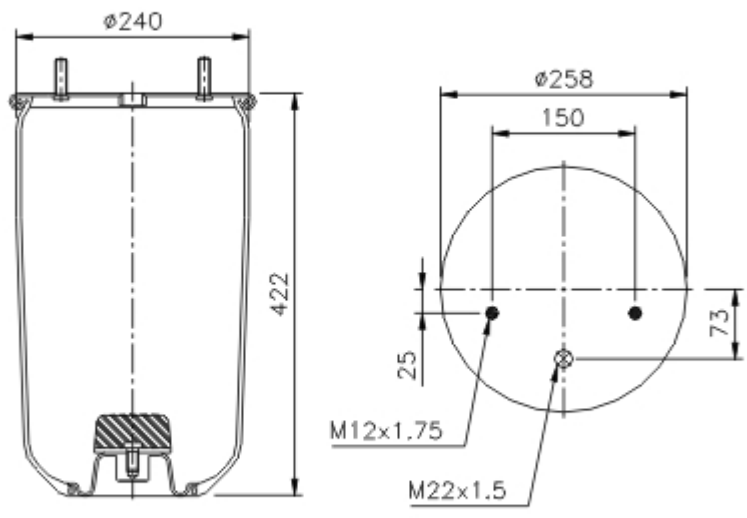

[PRINT](#)

Goodyear Part No.: **1R11-703**
 Flex Member No.: **566-22-3-501**

- Mounting Stud
- ⊗ Air Fitting
- ⊙ Tapped hole
- ⊗ Combination Stud/ Air Fitting

OEM

Manufacturer		
Model	OEM	F/R
BPW		
BPW 30K	05.429.40.91.0	