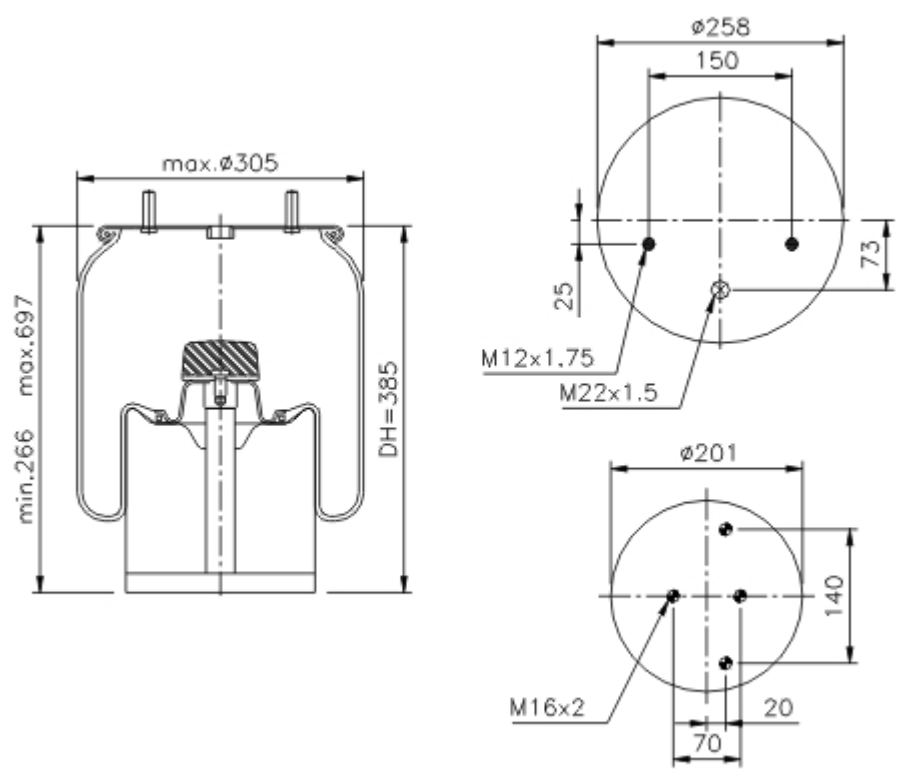

[PRINT](#)

Goodyear Part No.: **1R11-701**
 Flex Member No.: **566-22-3-500**

- Mounting Stud
- Air Fitting
- Tapped hole
- Combination Stud/ Air Fitting

OEM

Manufacturer		
Model	OEM	F/R
BPW		
BPW 30	05.429.40.10.1	
BPW 30	05.429.40.28.1	
BPW 30	05.429.40.36.1	