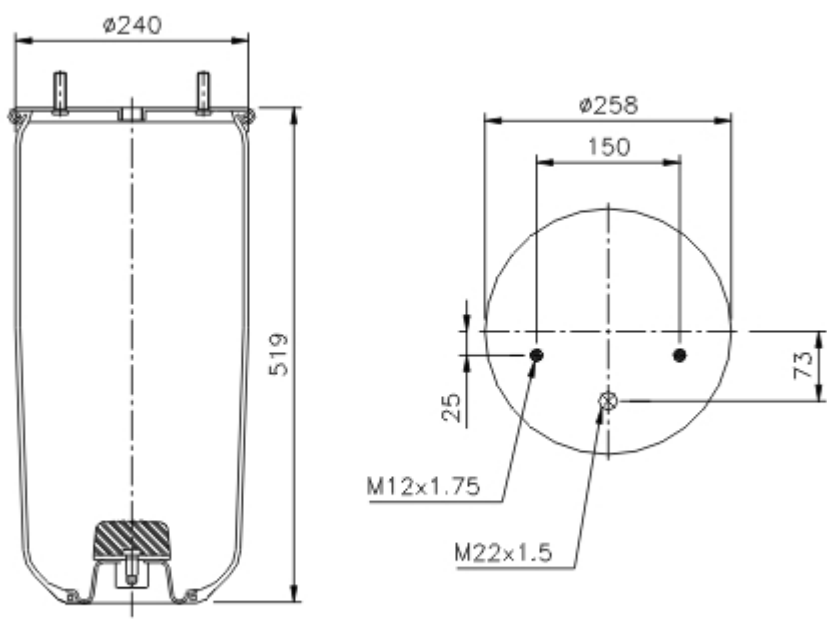

[PRINT](#)

Goodyear Part No.: **1R11-700**
 Flex Member No.: **566-22-3-500**

- Mounting Stud
- ⊗ Air Fitting
- Tapped hole
- ⊗ Combination Stud/ Air Fitting

OEM

Manufacturer		
Model	OEM	F/R
BPW		
BPW 30	05.429.40.03.0	