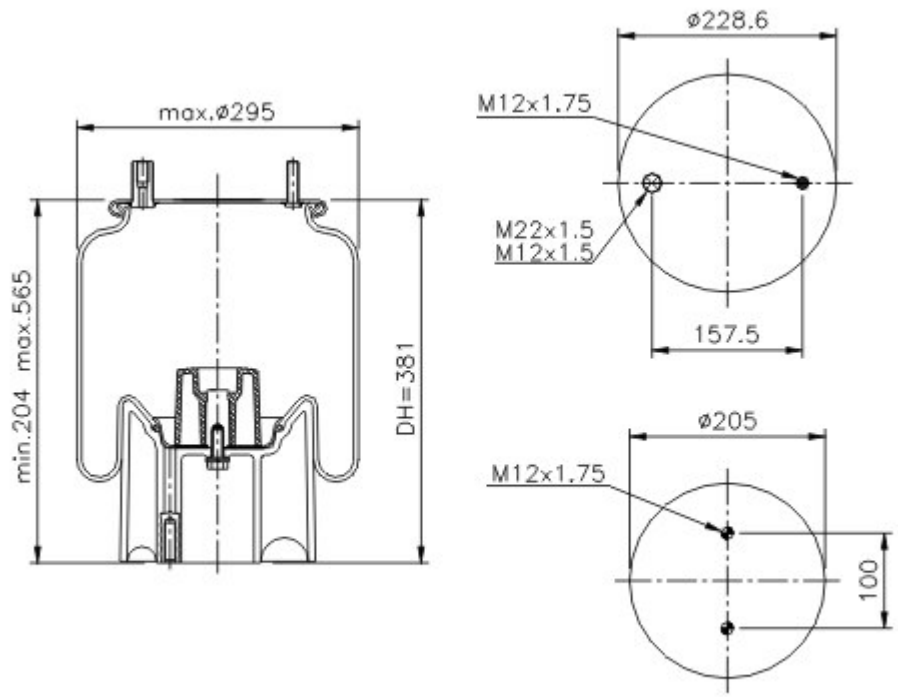

[PRINT](#)

Goodyear Part No.: **1R11-106**
 Flex Member No.: **566-22-3-521**

- Mounting Stud
- Tapped hole
- X Air Fitting
- X Combination Stud/ Air Fitting

OEM

Manufacturer		
Model	OEM	F/R
MERITOR (ROR)		
	21222442	